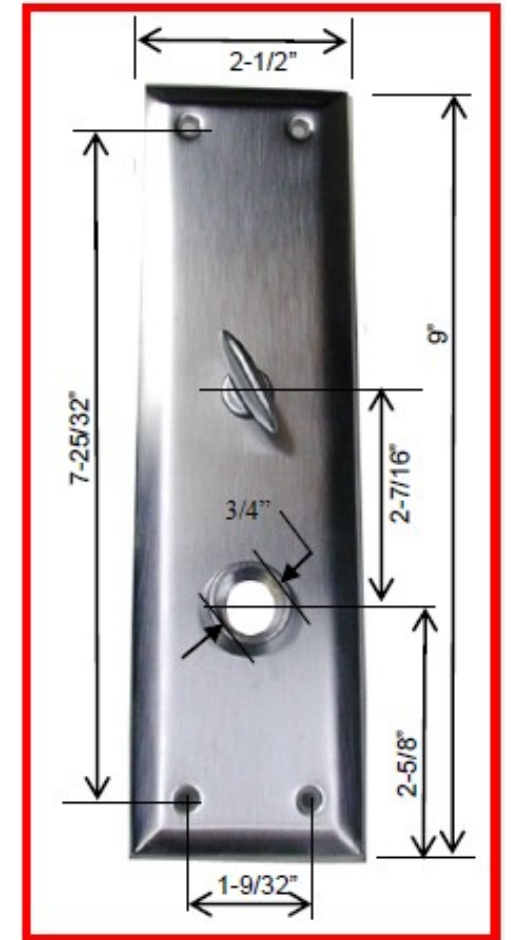

## Russwin/Corbin 9" x 2-1/2" escutcheon

All escutcheons will ship with above dimensions, unless special ordered