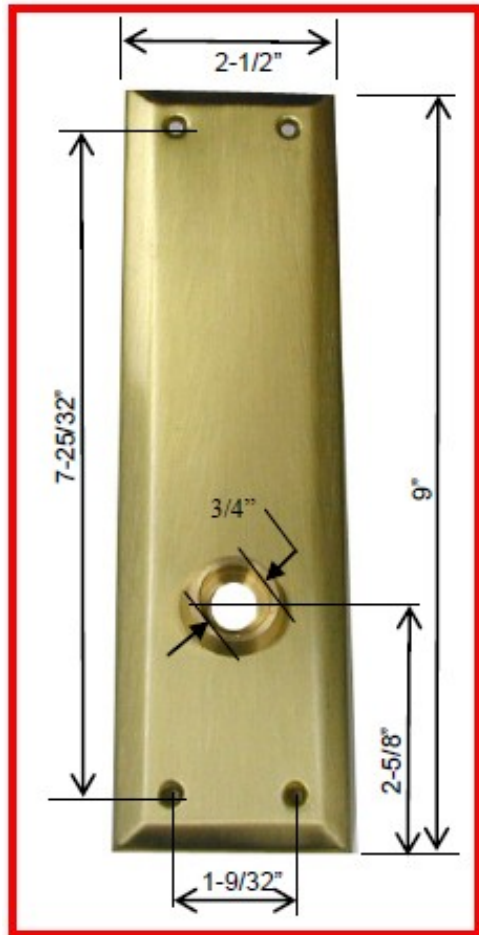

## Russwin/Corbin 9" x 2-1/2" escutcheon

All escutcheons will ship with above dimensions, unless special ordered