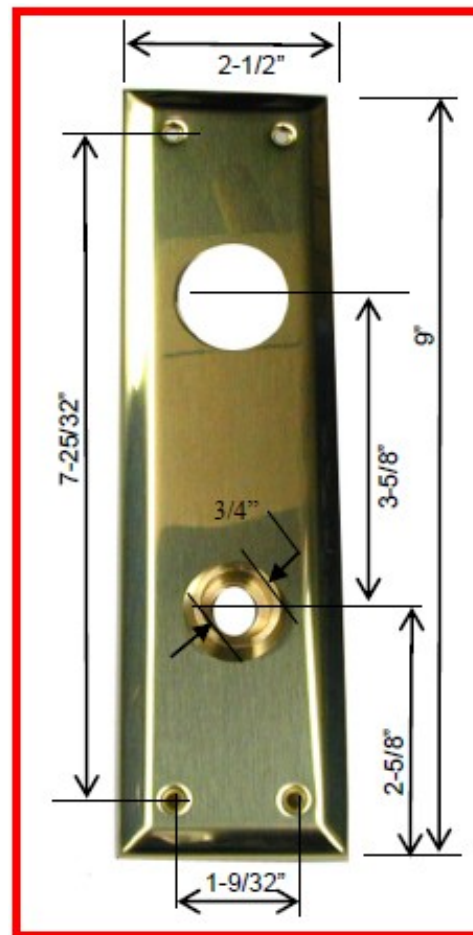

## Russwin/Corbin 9" x 2-1/2" escutcheon

All escutcheons will ship with above dimensions, unless special ordered